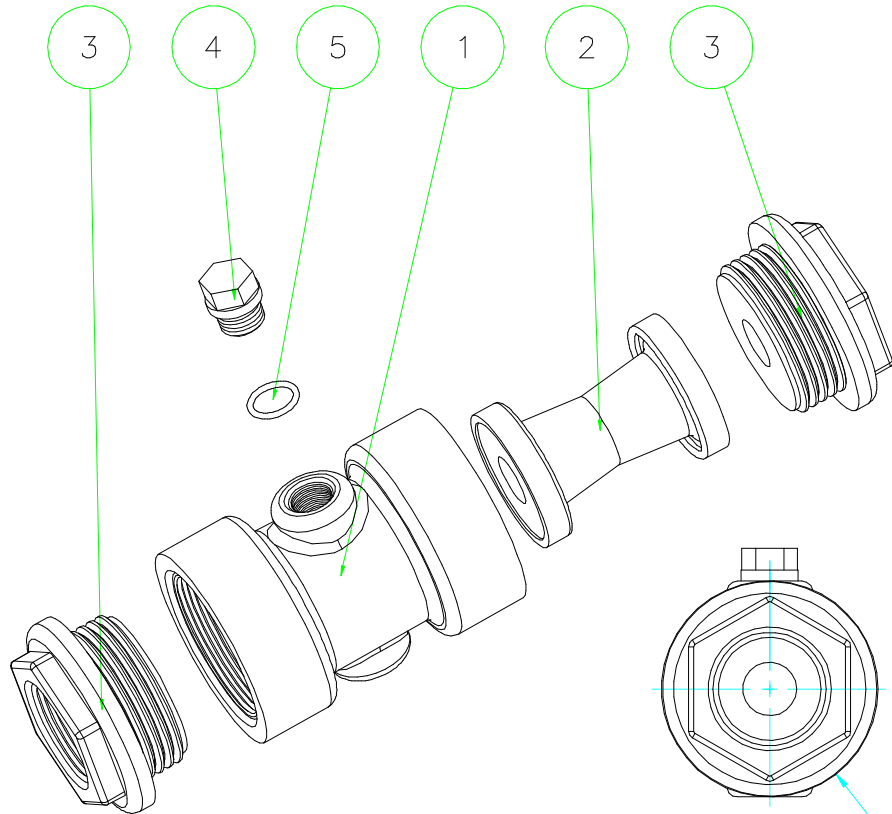

Parts List

Item	Qty	Name	Desc
1	1	PV10254	Body
2	1	PV10265	Seal
3	2	PV07256	Endplate
4	1	12723	Plug
5	1	12724	Oring

BANJO CORPORATION 150 BANJO DR. * CRAWFORDSVILLE, IN 47933	
PART NO.	PV100
TITLE	1" Pinch Valve Assembly