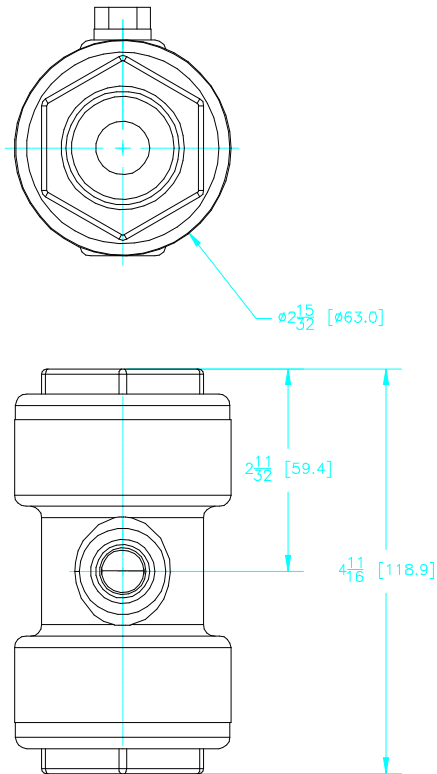

Parts List

Item	Qty	Name	Desc
1	1	PV10254	Body
2	1	PV10265	Seal
3	2	PV07256	Endplate
4	1	12723	Plug
5	1	12724	Oring

BANJO CORPORATION 150 BANJO DR. * CRAWFORDSVILLE, IN 47933	
PART NO.	PV100
TITLE	1" Pinch Valve Assembly