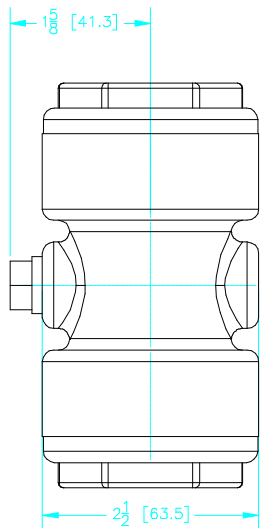

Parts List

Item	Qty	Name	Desc
1	1	PV10254	Body
2	1	PV10265	Seal
3	2	PV07256	Endplate
4	1	12723	Plug
5	1	12724	Oring

BANJO CORPORATION 150 BANJO DR. * CRAWFORDSVILLE, IN 47933	
PART NO.	PV100
TITLE	1" Pinch Valve Assembly