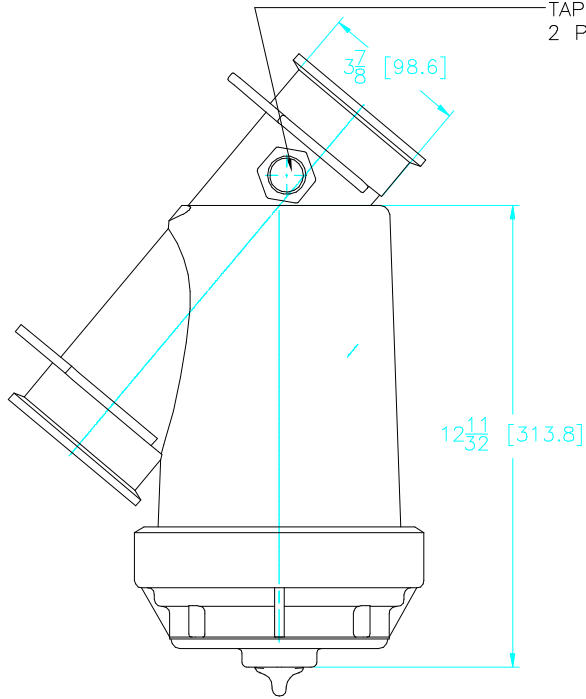

SCREEN PART NUMBER:
STRAINER   SCREEN
MLS300-04   LS304
MLS300-06   LS306
MLS300-08   LS308
MLS300-12   LS312
MLS300-20   LS320
MLS300-50   LS350

BOSS FOR OPTIONAL DRILL AND
TAP 3/4"-14 ANS TAPER PIPE THREAD.
2 PLACES 180° OPPOSITE.