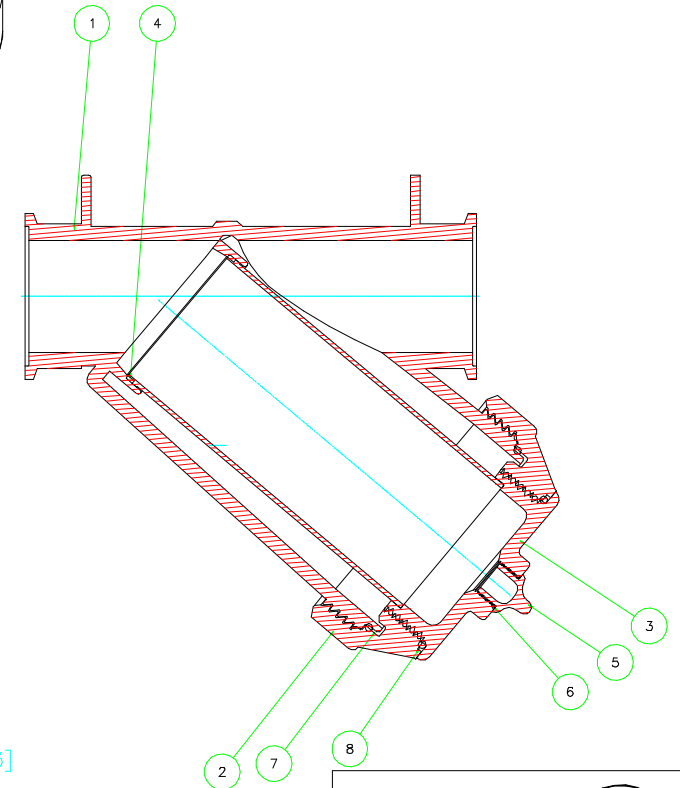

SCREEN PART NUMBER:
STRAINER   SCREEN
MLS300-04   LS304
MLS300-06   LS306
MLS300-08   LS308
MLS300-12   LS312
MLS300-20   LS320
MLS300-50   LS350

BOSS FOR OPTIONAL DRILL AND
TAP 3/4"-14 ANS TAPER PIPE THREAD.
2 PLACES 180° OPPOSITE.