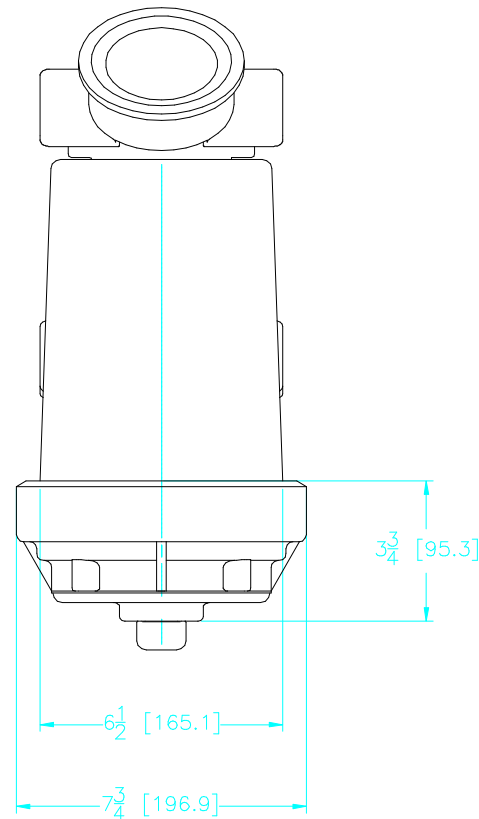

SCREEN PART NUMBER:
STRAINER   SCREEN
MLS300-04   LS304
MLS300-06   LS306
MLS300-08   LS308
MLS300-12   LS312
MLS300-20   LS320
MLS300-50   LS350

BOSS FOR OPTIONAL DRILL AND
TAP 3/4"-14 ANS TAPER PIPE THREAD.
2 PLACES 180° OPPOSITE.