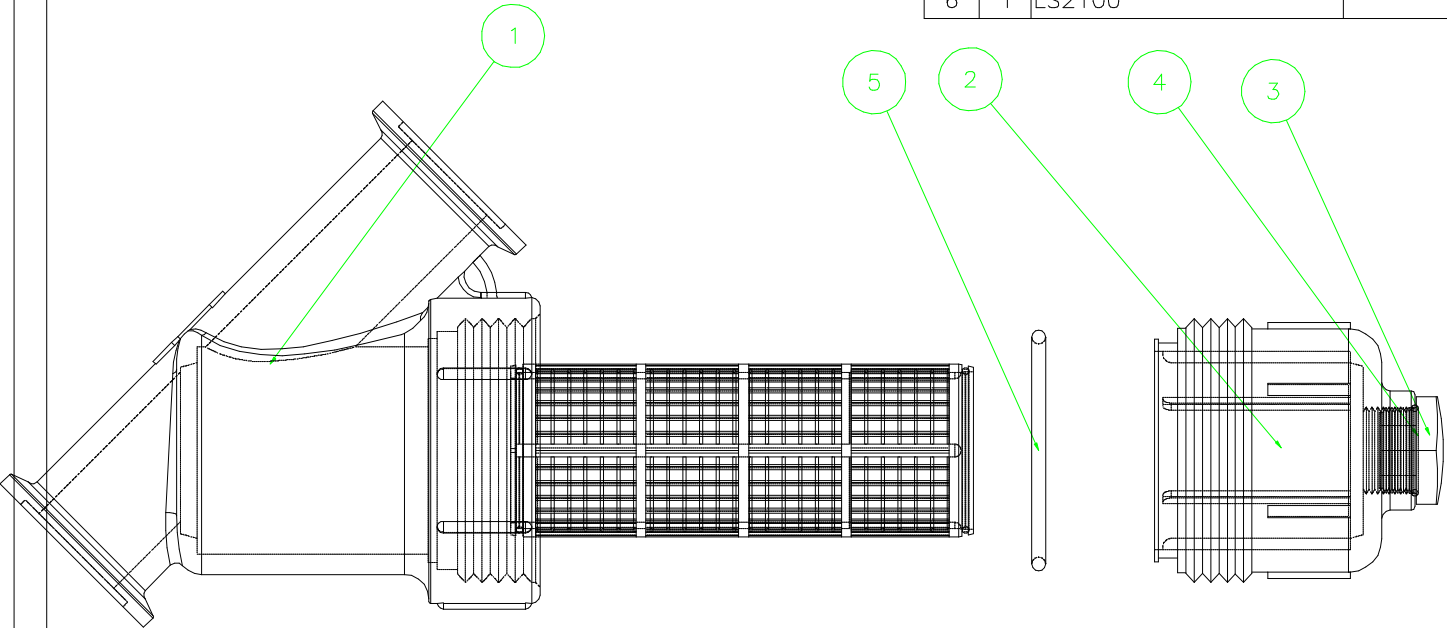

Parts List			
Item	Qty	Name	Material
1	1	MLS200B	
2	1	LS150XC	
3	1	LSQ200PL	
4	1	LSQ200R	
5	1	LS150G	
6	1	LS2100	

BANJO CORPORATION
150 BANJO DR. • CRAWFORDSVILLE, IN 47933

PART NO. MLS200-100
TITLE 2" Manifold Linestrainer