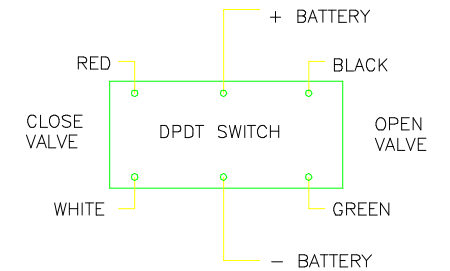

Parts List

Item	Qty	Part Number	Description
1	1	MVE004	Filter
2	1	FC100	1" Flange Clamp
3	1	MEV220XR1	2" FP Manifold Valve Only
4	1	EVR4100	4 Sec, 4 Wire Reg Motor Assy

WIRING DIAGRAM

BANJO CORPORATION
150 BANJO DR. • CRAWFORDSVILLE, IN 47933

PART NO. MEVR220CF

TITLE
2" FP Manifold Electric Valve 4 Sec, 4 Wire, Reg