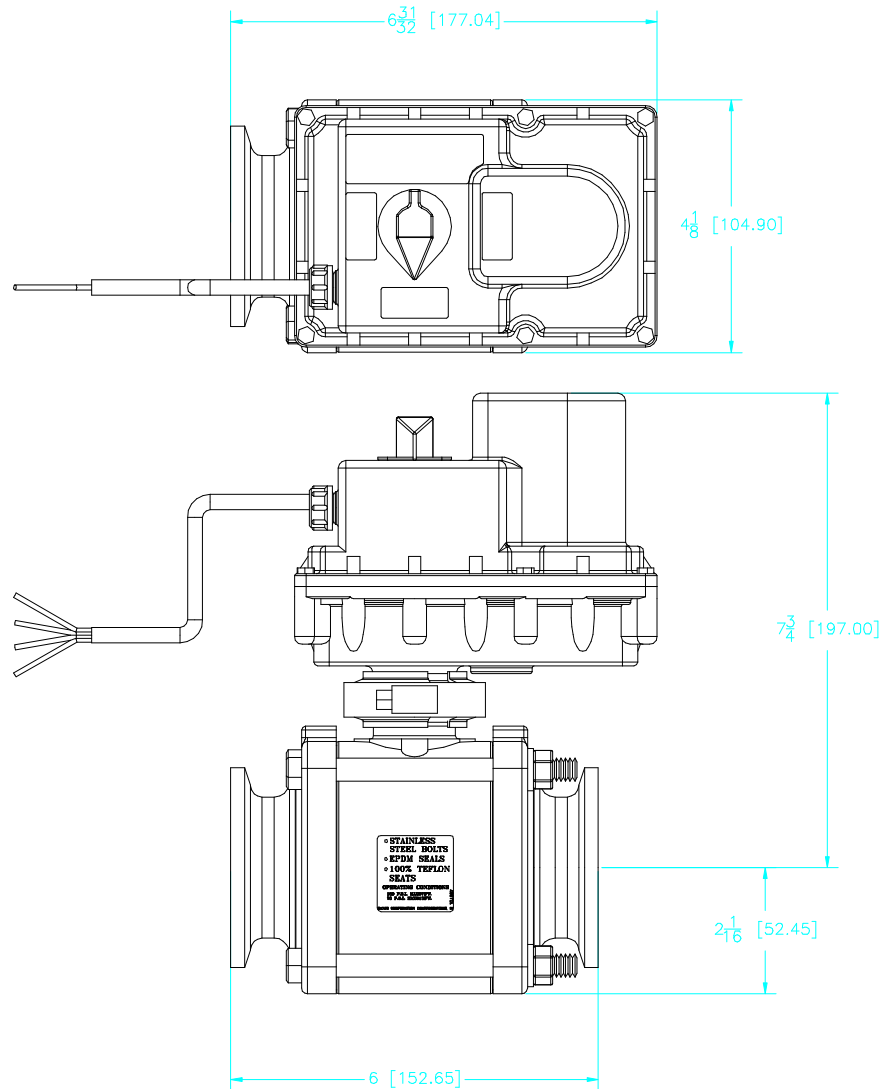

Parts List

Item	Qty	Part Number	Description
1	1	MVE004	Filter
2	1	FC100	1" Flange Clamp
3	1	MEV220XR1	2" FP Manifold Valve Only
4	1	EVR4100	4 Sec, 4 Wire Reg Motor Assy

WIRING DIAGRAM

BANJO CORPORATION
150 BANJO DR. • CRAWFORDSVILLE, IN 47933

PART NO. MEVR220CF

TITLE
2" FP Manifold Electric Valve 4 Sec, 4 Wire, Reg