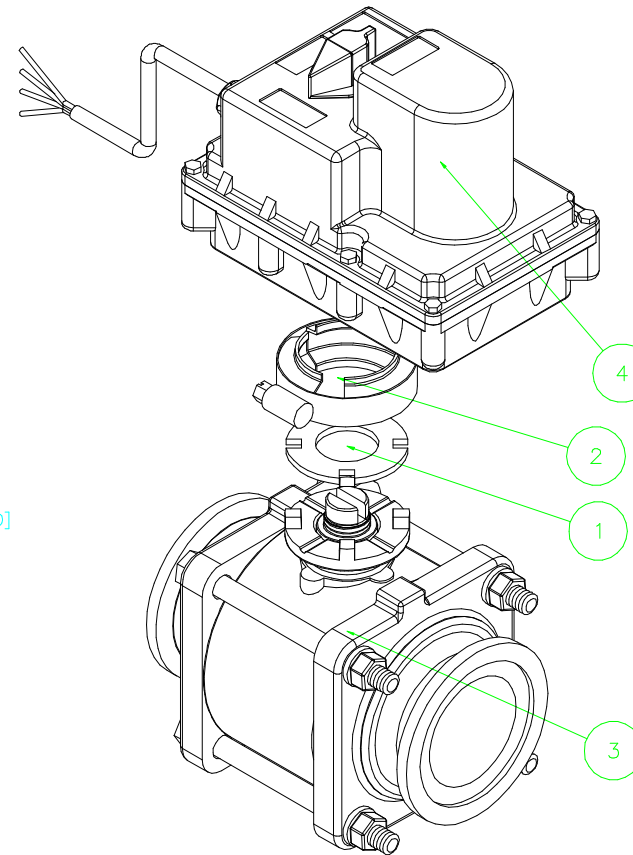

Parts List

Item	Qty	Part Number	Description
1	1	MVE004	Filter
2	1	FC100	1" Flange Clamp
3	1	MEV220XR1	2" FP Manifold Valve Only
4	1	EVR4100	4 Sec, 4 Wire Reg Motor Assy

WIRING DIAGRAM

BANJO CORPORATION
150 BANJO DR. • CRAWFORDSVILLE, IN 47933

PART NO. MEVR220CF

TITLE
2" FP Manifold Electric Valve 4 Sec, 4 Wire, Reg