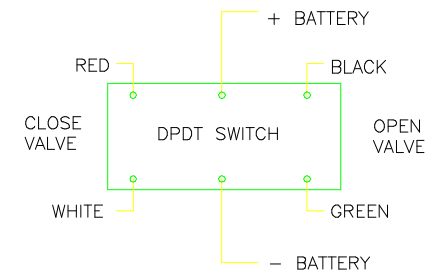

WIRING DIAGRAM

BANJO
LIQUID HANDLING PRODUCTS

BANJO CORPORATION
150 BANJO DR. • CRAWFORDSVILLE, IN 47933

PART NO. MEV200SLCF

TITLE
2" SL Manifold Electric Valve 4 Sec, 4 Wire, Reg