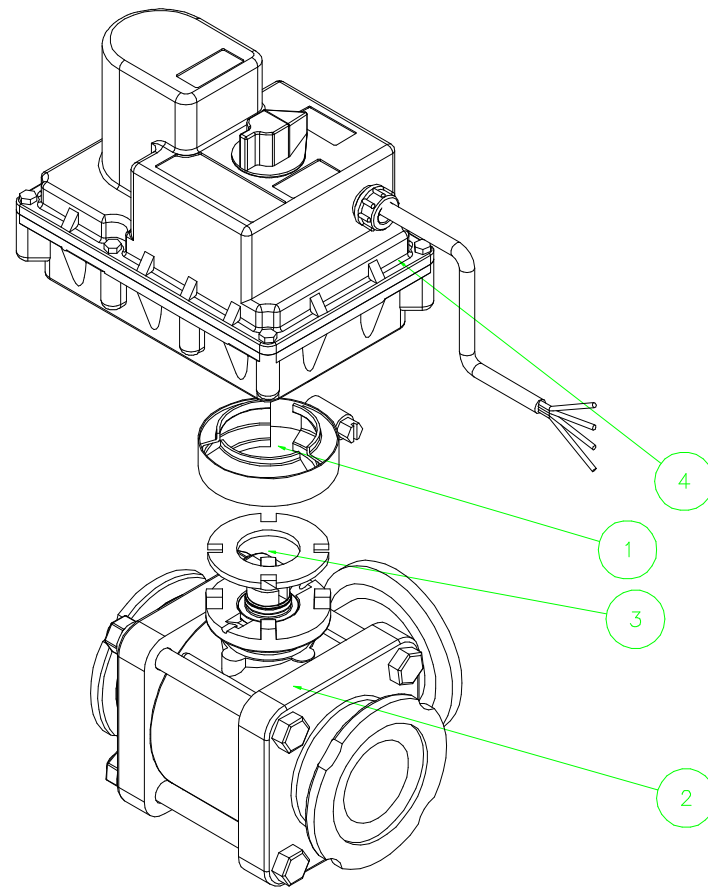

Parts List				
Item	Qty	Part Number	Description	
1	1	FC100	1" Flange Clamp	
2	1	MEV200SLXR1	2" SL Valve Only	
3	1	MVE004	Filter	
4	1	EVR4100	4 Sec, 4 Wire Reg Motor Assy	
5	2	VL200SL	SL Decal