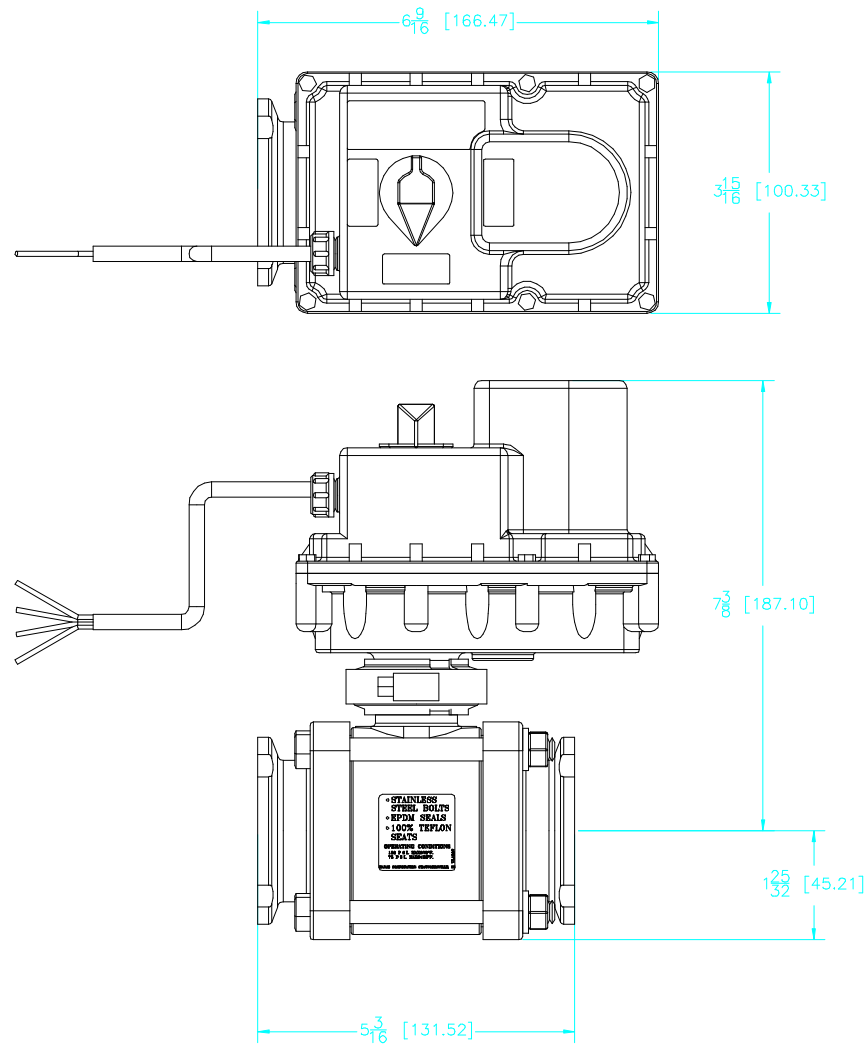

Parts List

Item	Qty	Part Number	Description
1	1	MVE004	Filter
2	1	FC100	1" Flange Clamp
3	1	MEV200XR1	2" Manifold Valve Only
4	1	EVR4100	4 Sec, 4 Wire Reg Motor Assy