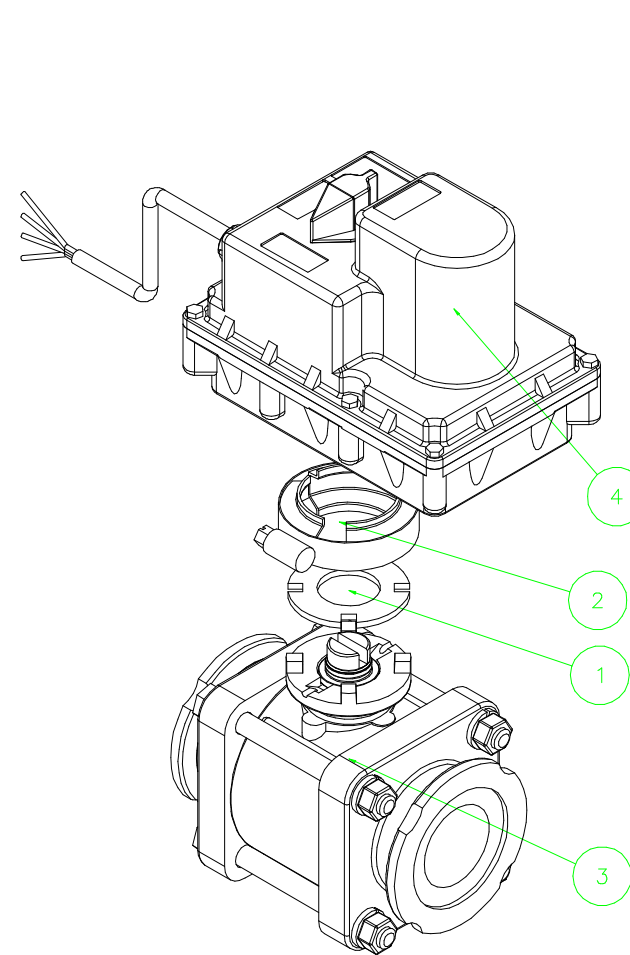

Parts List

Item	Qty	Part Number	Description
1	1	MVE004	Filter
2	1	FC100	1" Flange Clamp
3	1	MEV200XR1	2" Manifold Valve Only
4	1	EVR4100	4 Sec, 4 Wire Reg Motor Assy