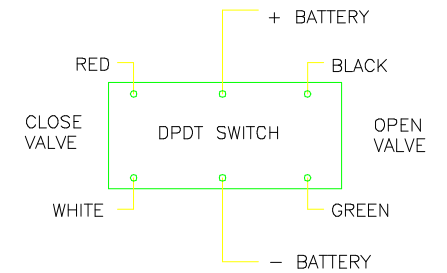

WIRING DIAGRAM

BANJO CORPORATION
150 BANJO DR. • CRAWFORDSVILLE, IN 47933

PART NO. MEVR200CF

TITLE
2" Manifold Electric Valve 4 Sec, 4 Wire, Reg