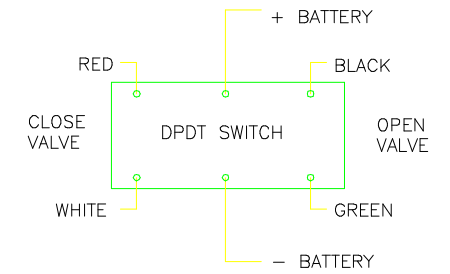

WIRING DIAGRAM

BANJO
LIQUID HANDLING PRODUCTS

BANJO CORPORATION
150 BANJO DR. • CRAWFORDSVILLE, IN 47933

PART NO. MEVR100SLCF

TITLE
1" SL Manifold Electric Valve 4 Sec, 4 Wire, Reg