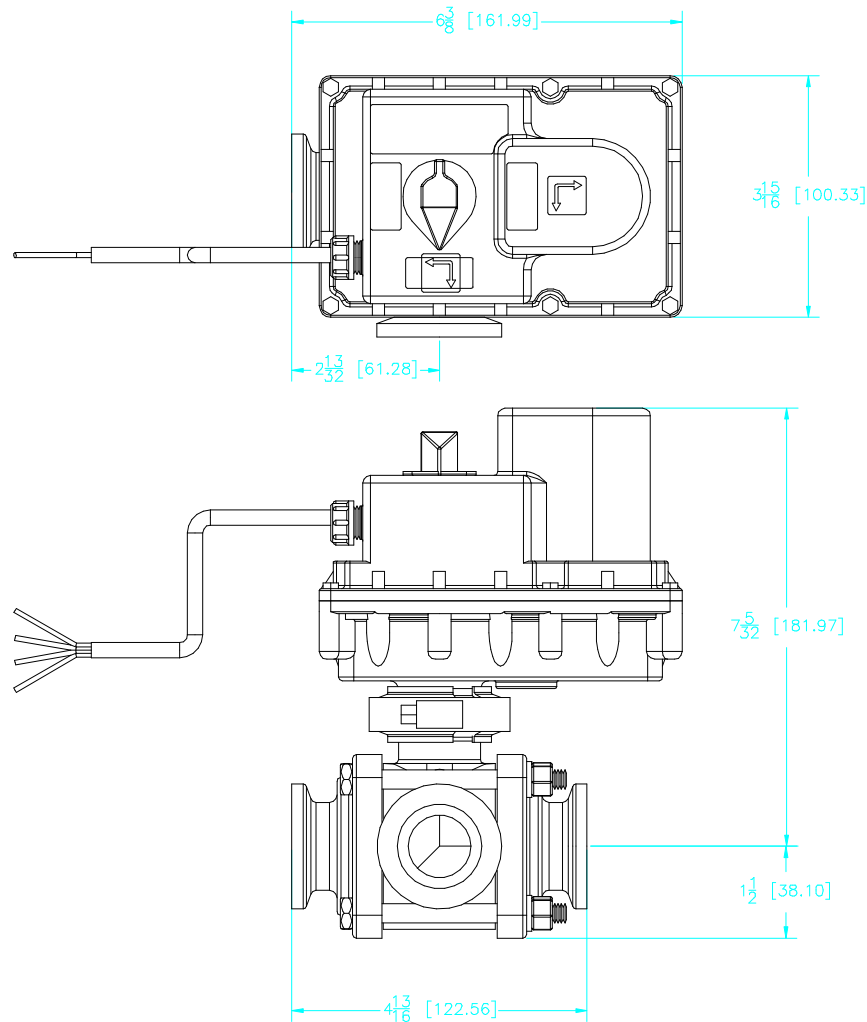

Parts List

Item	Qty	Part Number	Description
1	1	FC100	1" Flange Clamp
2	1	MEV100SLXR1	1" SL Valve Only
3	1	MVE004	Filter
4	1	EVR3100	4 Sec, 4 Wire Reg Motor Assy
5	2	VL200SL	SL Decal