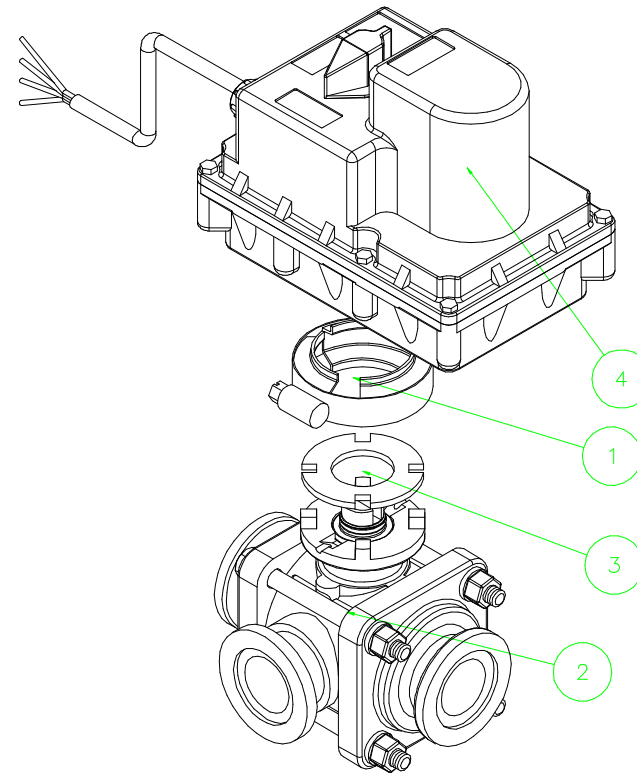

Parts List

Item	Qty	Part Number	Description
1	1	FC100	1" Flange Clamp
2	1	MEV100SLXR1	1" SL Valve Only
3	1	MVE004	Filter
4	1	EVR3100	4 Sec, 4 Wire Reg Motor Assy
5	2	VL200SL	SL Decal