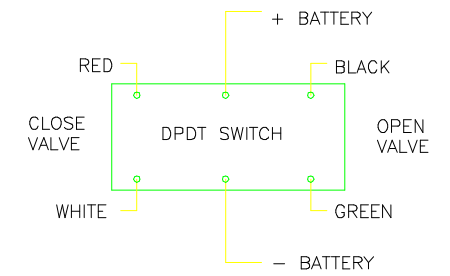

WIRING DIAGRAM

BANJO CORPORATION
150 BANJO DR. • CRAWFORDSVILLE, IN 47933

PART NO. MEVR100CF

TITLE
1" Manifold Electric Valve 4 Sec, 4 Wire, Reg