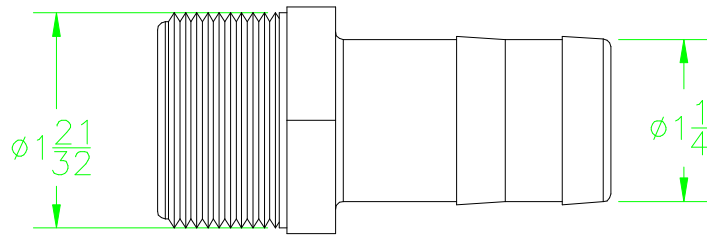

BANJO CORPORATION
150 BANJO DR. • CRAWFORDSVILLE, IN 47933

PART NO.
HB125

TITLE
1 1/4" NPT THD X 1 1/4" HOSE BARB