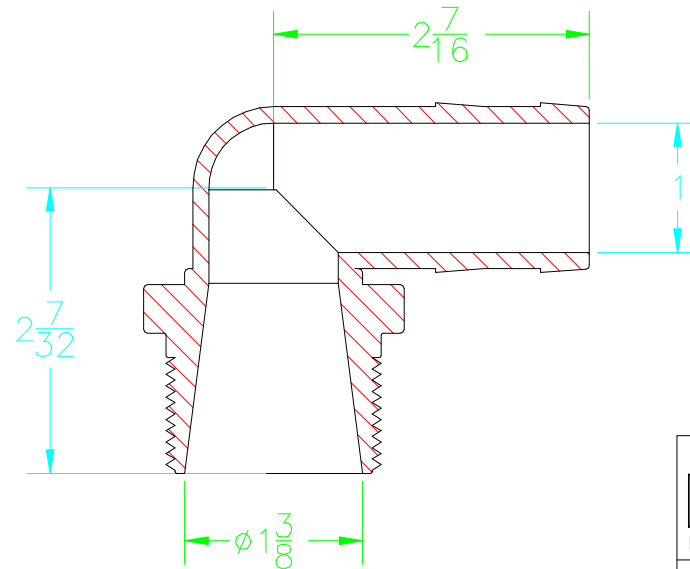

BANJO CORPORATION
150 BANJO DR. • CRAWFORDSVILLE, IN 47933

PART NO.
HB12590

TITLE
1 1/4" NPT THD X 90 DEG HOSE BARB