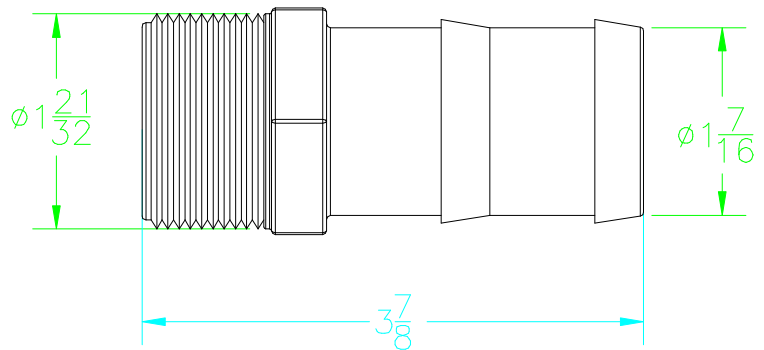

BANJO CORPORATION
150 BANJO DR. • CRAWFORDSVILLE, IN 47933

PART NO.
HB125150
TITLE
1 1/4" NPT THD X 1 1/2" HOSE BARB