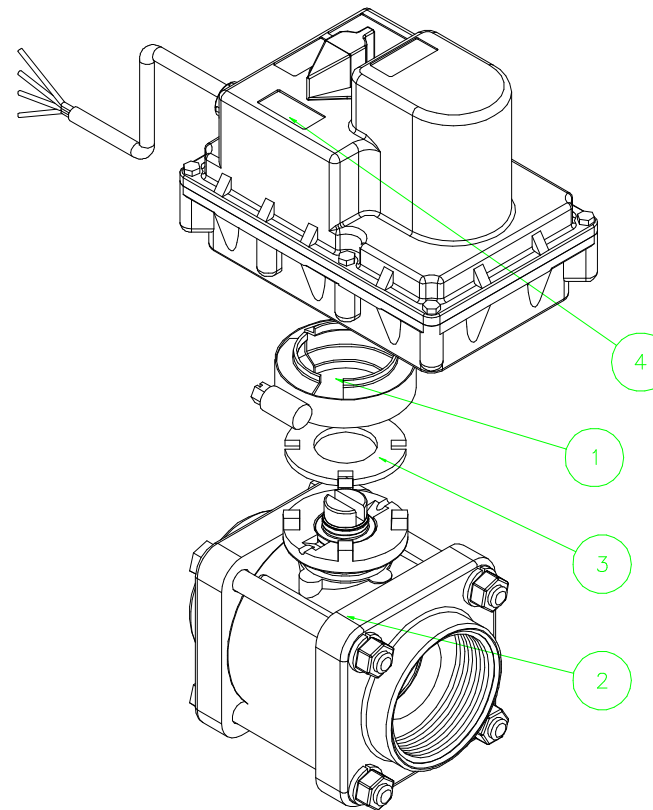

Parts List

Item	Qty	Part Number	Description
1	1	FC100	1" Flange Clamp
2	1	EV200XR1	2" Valve Only
3	1	MVE004	Weep Hole Filter
4	1	EVR4100	4 Sec, 4 Wire Reg Motor Assy