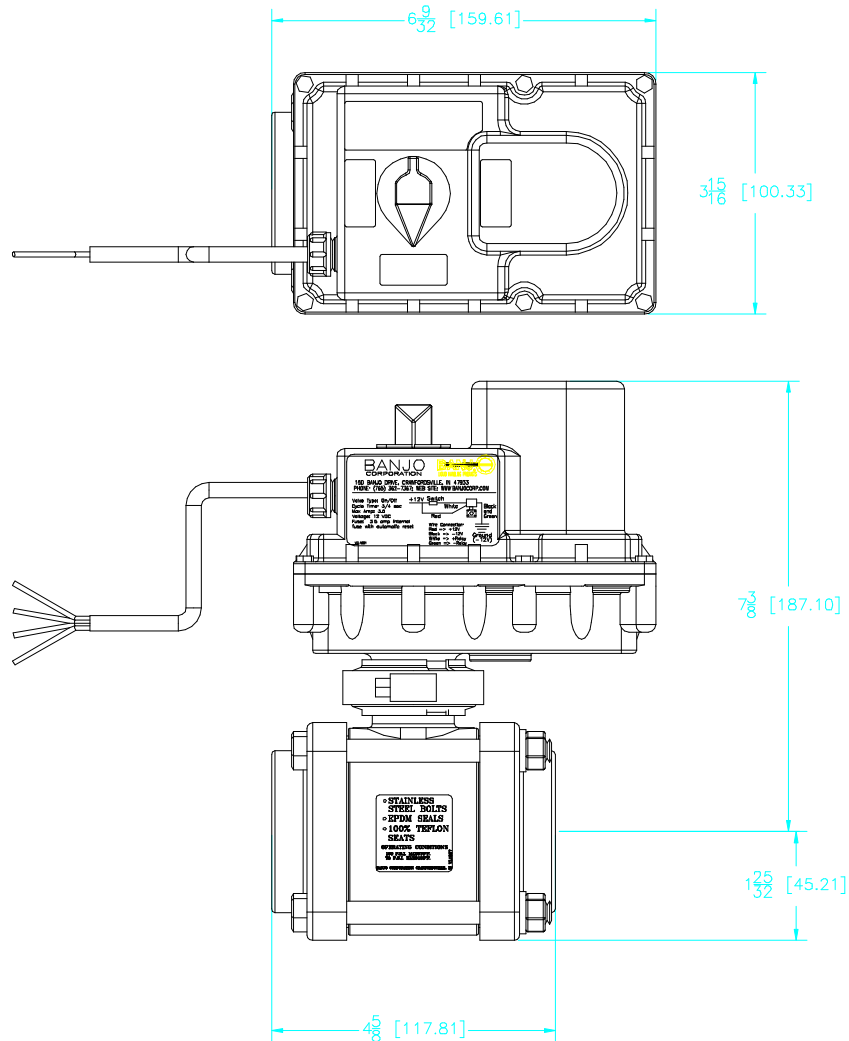

Parts List

Item	Qty	Part Number	Description
1	1	FC100	1" Flange Clamp
2	1	EV200XR1	2" Valve Only
3	1	MVE004	Weep Hole Filter
4	1	EVR4100	4 Sec, 4 Wire Reg Motor Assy