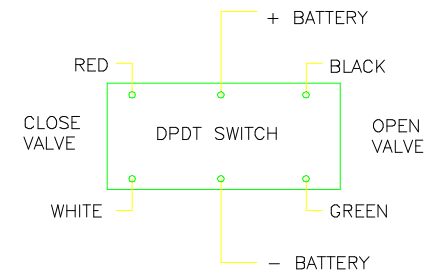

WIRING DIAGRAM

BANJO CORPORATION
150 BANJO DR. • CRAWFORDSVILLE, IN 47933

PART NO. EVR200

TITLE
2" Electric Valve 4 Sec, 4 Wire, Reg