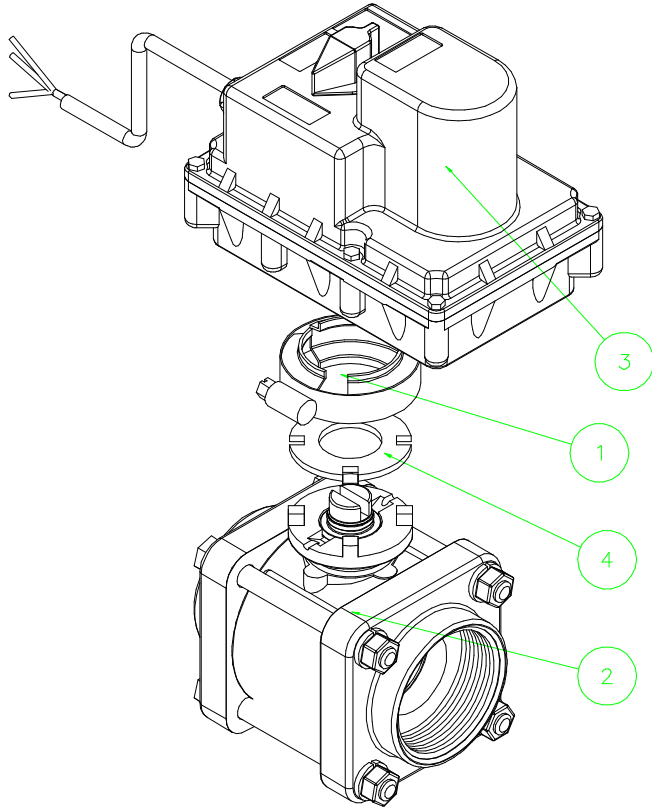

Parts List

Item	Qty	Part Number	Description
1	1	FC100	1" Flange Clamp
2	1	EV200XR1	2" Valve Only
3	1	EV4100	1 1/4 Sec, 3 Wire On/Off Motor
4	1	MVE004	Weep Hole Filter

BANJO CORPORATION
150 BANJO DR. • CRAWFORDSVILLE, IN 47933
PART NO. EV200
TITLE 2" Electric Valve 1 1/4 Sec, 3 Wire, On/Off