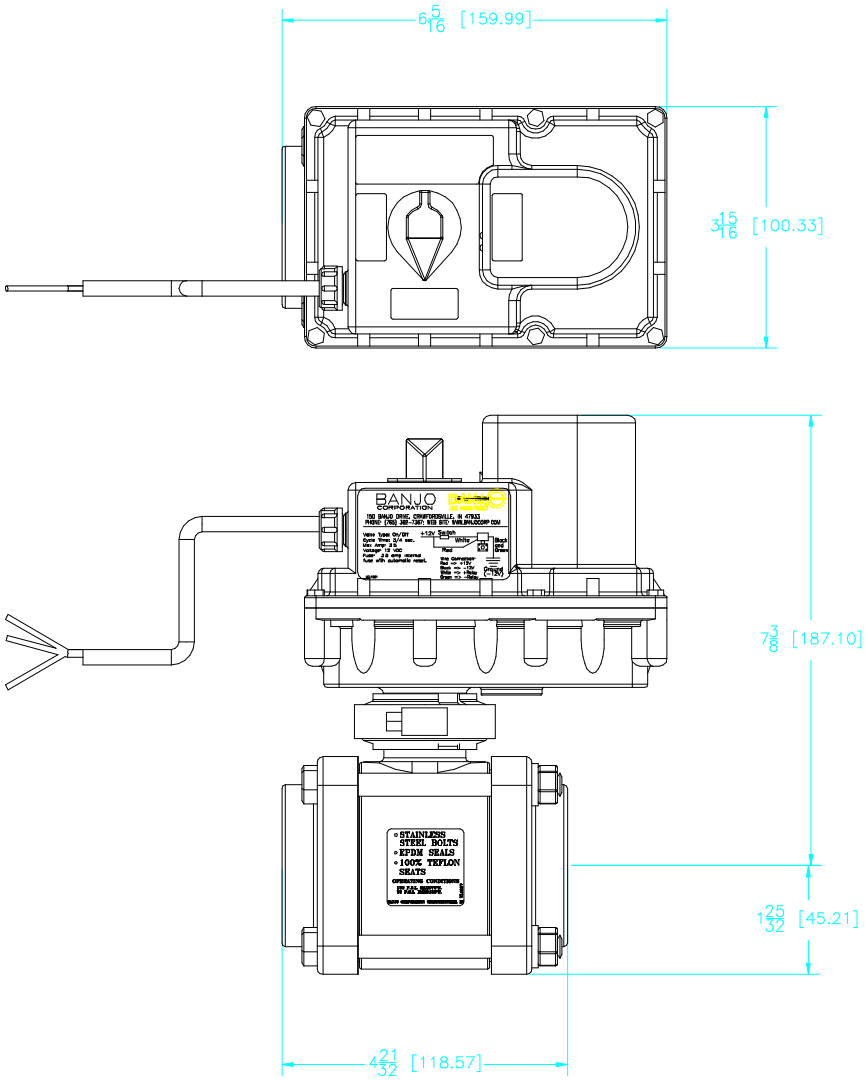

Parts List

Item	Qty	Part Number	Description
1	1	FC100	1" Flange Clamp
2	1	EV200XR1	2" Valve Only
3	1	EV4100	1 1/4 Sec, 3 Wire On/Off Motor
4	1	MVE004	Weep Hole Filter

BANJO CORPORATION
150 BANJO DR. • CRAWFORDSVILLE, IN 47933
PART NO. EV200
TITLE 2" Electric Valve 1 1/4 Sec, 3 Wire, On/Off