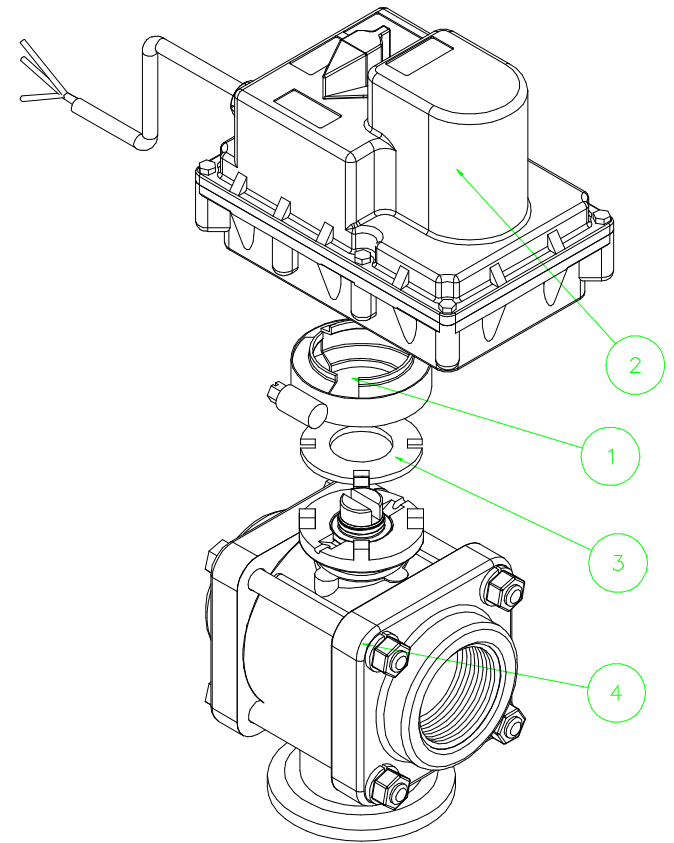

Parts List			
Item	Qty	Part Number	Description
1	1	FC100	1" Flange Clamp
2	1	EV4100	1 1/4 Sec, 3 Wire On/Off Motor
3	1	MVE004	Weep Hole Filter
4	1	EV150BLXR1	1 1/2" BL Valve Only
5	2	VL200BL	BL Decal