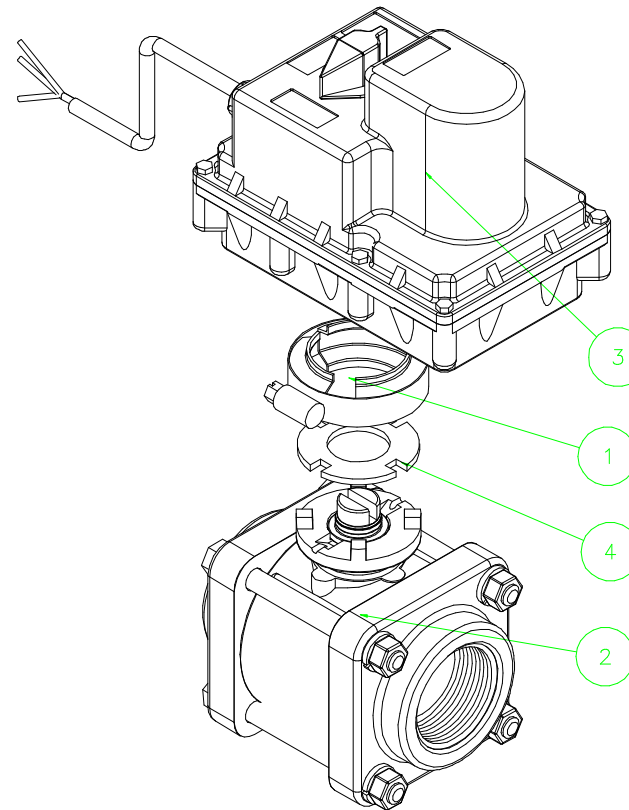

BANJO
LIQUID HANDLING PRODUCTS

BANJO CORPORATION
150 BANJO DR. • CRAWFORDSVILLE, IN 47933

PART NO. EV150

TITLE
1 1/2" Electric Valve 1 1/4 Sec, 3 Wire, On/Off