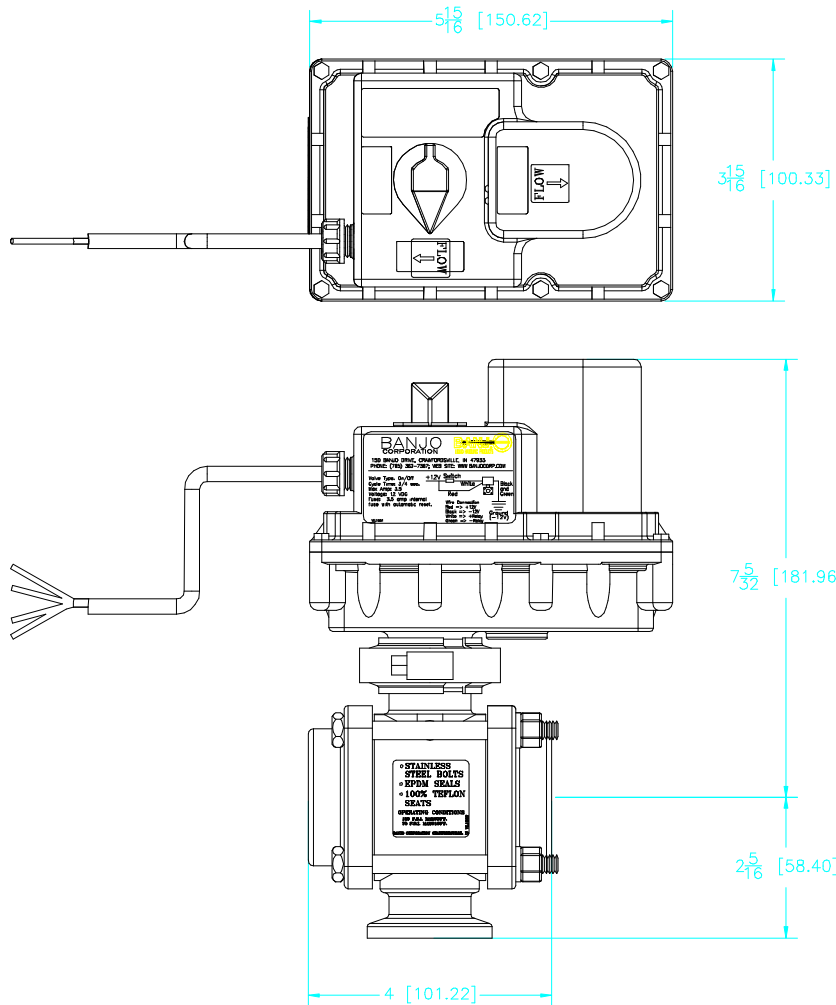

Parts List

Item	Qty	Part Number	Description
1	1	EV125BLXR1	1 1/4" BL Valve Only
2	1	EV3100	3/4 Sec 3 wire Motor Assy
3	1	FC100	1" Flange Clamp
4	1	MVE004	Flange Gasket
5	2	VL200BL	BL Decal

BANJO CORPORATION
150 BANJO DR. • CRAWFORDSVILLE, IN 47933

PART NO. EV125BL

TITLE
1 1/4" FP Electric Valve 3/4 Sec, 3 Wire, On/Off