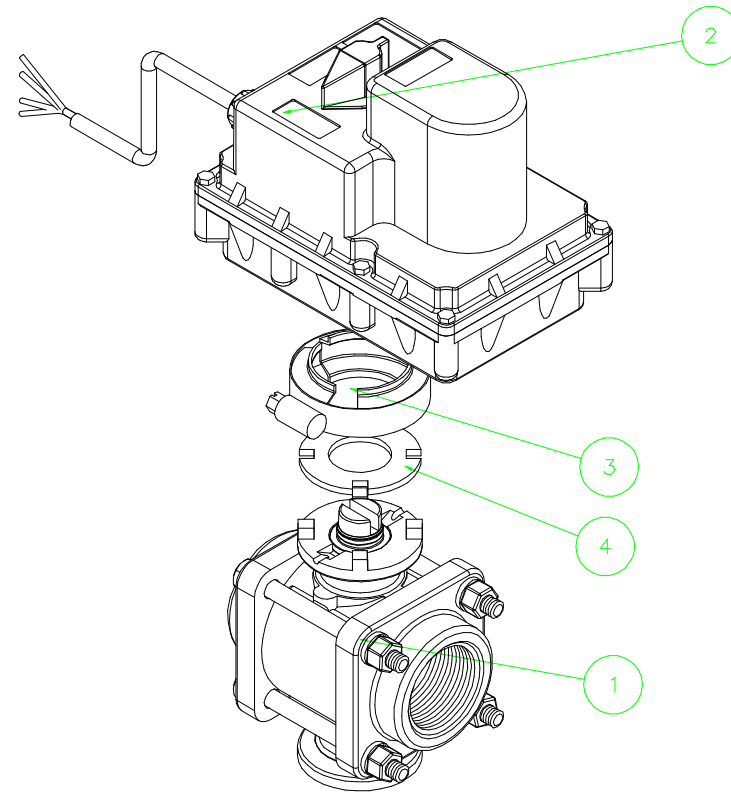

Parts List

Item	Qty	Part Number	Description
1	1	EV125BLXR1	1 1/4" BL Valve Only
2	1	EV3100	3/4 Sec 3 wire Motor Assy
3	1	FC100	1" Flange Clamp
4	1	MVE004	Flange Gasket
5	2	VL200BL	BL Decal

BANJO CORPORATION
150 BANJO DR. • CRAWFORDSVILLE, IN 47933

PART NO. EV125BL

TITLE
1 1/4" FP Electric Valve 3/4 Sec, 3 Wire, On/Off