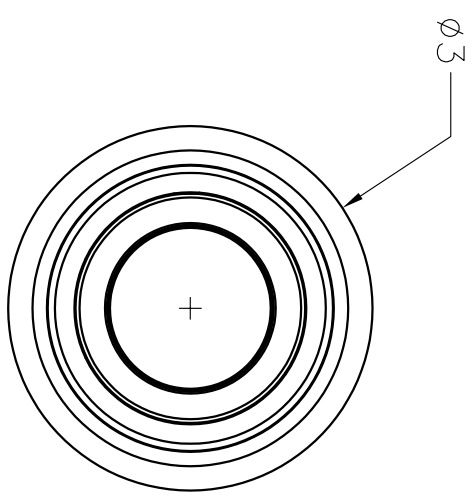

VITON OR FKM SEALS.
NO USER SERVICEABLE PARTS

1" Female NPT
Threads

THIS DRAWING AND ALL INFORMATION CONTAINED HEREIN ARE THE PROPERTY OF BANUO CORPORATION. UNLESS SPECIFICALLY NOTED, THIS DRAWING AND ALL INFORMATION IS SUBJECT TO CHANGE WITHOUT NOTICE.

BANUO
LIQUID HANDLING PRODUCTS

BANUO CORPORATION
150 BANUO DR. • GRAMMINGSVILLE, IN 47933

PART NO. **DPCF100**

TITLE
1" Female Push Connect Coupler