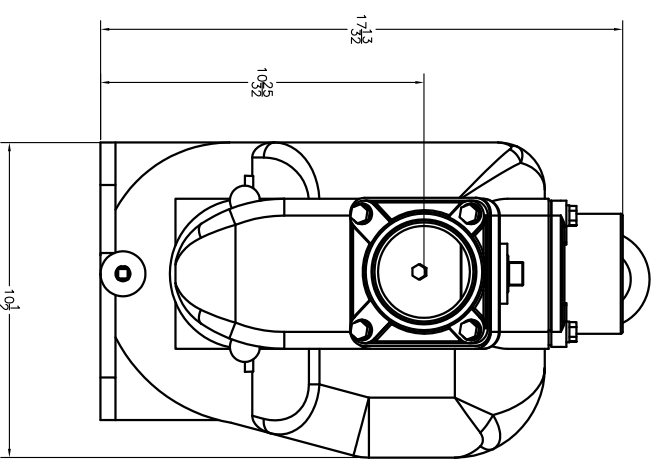

Parts List	
ITEM/ QTY	PART NO. DESCRIPTION
1	1 18129 KEYED CLAMP ASSY.
2	4 V20018 3/8" LOCKWASHER
3	1 12910 PUMP DECAL (N/S)
4	1 300XPOSS 3" SS PUMP SUBASSEMBLY
5	4 17704 3/8-16 X 1 1/4" HHCS
6	1 18500 BEARING PEDESTAL

PART NO. 300PBSS

TITLE 3" SS PUMP W/ BEARING PEDESTAL