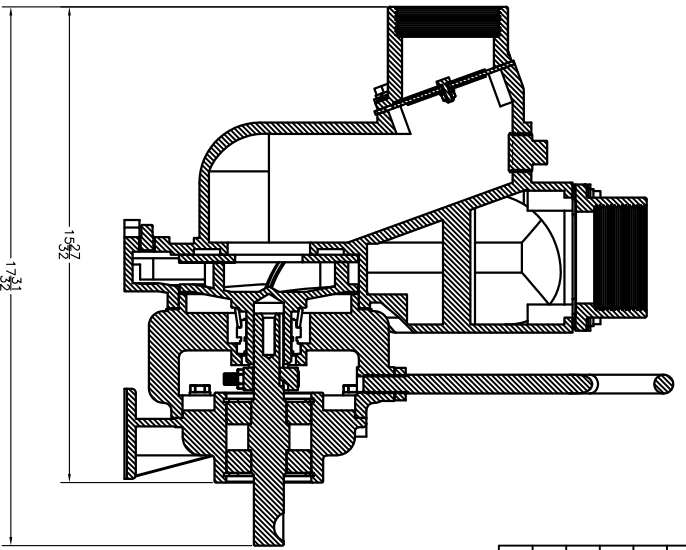

Parts List	
ITEM/ QTY	PART NO. DESCRIPTION
1	1 18129 KEYED CLAMP ASSY.
2	4 V20018 3/8" LOCKWASHER
3	1 12910 PUMP DECAL (N/S)
4	1 300XPOSS 3" SS PUMP SUBASSEMBLY
5	4 17704 3/8-16 X 1 1/4" HHCS
6	1 18500 BEARING PEDESTAL

PART NO. 300PBSS

TITLE 3" SS PUMP W/ BEARING PEDESTAL