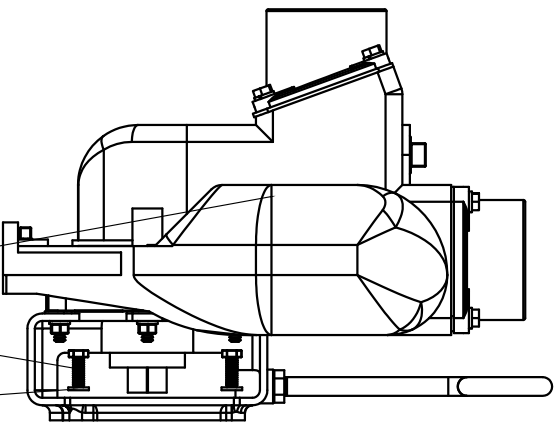

Parts List	
ITEM/ QTY	PART NO. DESCRIPTION
1	1 18129 KEYED CLAMP ASSY.
2	4 V20018 3/8" LOCKWASHER
3	1 12910 PUMP DECAL (N/S)
4	1 300XPOSS 3" SS PUMP SUBASSEMBLY
5	4 17704 3/8-16 X 1 1/4" HHCS
6	1 18500 BEARING PEDESTAL

PART NO. 300PBSS

TITLE 3" SS PUMP W/ BEARING PEDESTAL