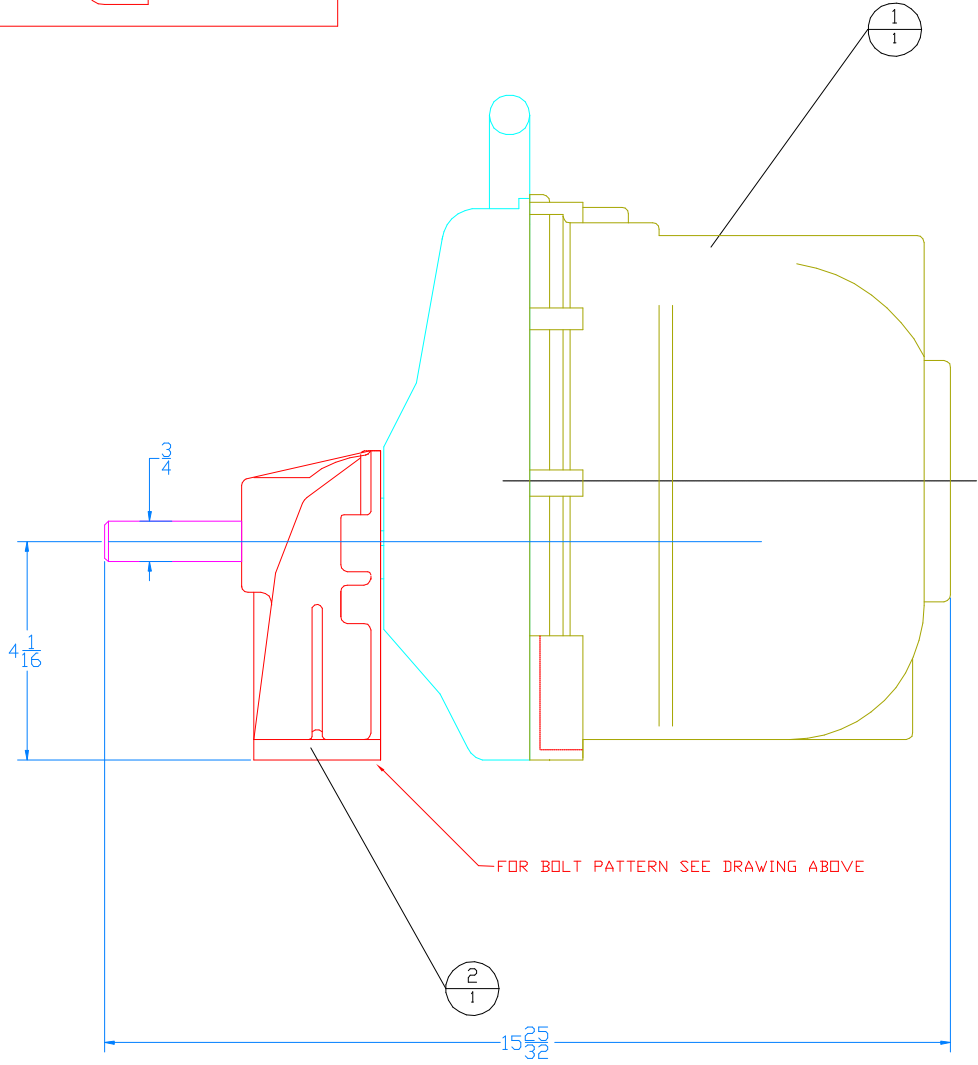

Item Qty.		Part Number	Description
1	1	300PB	3" POLY PUMP
2	1	12882A	BEARING PEDESTAL

AUG 27, 1998

BANJO CORPORATION
150 BANJO DR. * CRAWFORDSVILLE, IN 47933

THIS DRAWING AND ALL INFORMATION CONTAINED THEREIN ARE THE EXCLUSIVE PROPERTY OF BANJO CORPORATION. UNLESS SPECIFICALLY NOTED, THIS DRAWING AND ITEMS SHOWN ON THIS DRAWING ARE SUBJECT TO CHANGE AT ANY TIME.

PART NO. **300PB**
TITLE **3" POLY PUMP W/ BEARING PEDESTAL**