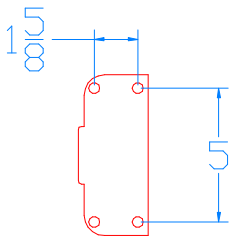

Item Qty.		Part Number	Description
1	1	300PB	3" POLY PUMP
2	1	12882A	BEARING PEDESTAL

AUG 27, 1998

BANJO CORPORATION
150 BANJO DR. * CRAWFORDSVILLE, IN 47933

THIS DRAWING AND ALL INFORMATION CONTAINED THEREIN ARE THE EXCLUSIVE PROPERTY OF BANJO CORPORATION. UNLESS SPECIFICALLY NOTED, THIS DRAWING AND ITEMS SHOWN ON THIS DRAWING ARE SUBJECT TO CHANGE AT ANY TIME.

PART NO. **300PB**
TITLE **3" POLY PUMP W/ BEARING PEDESTAL**