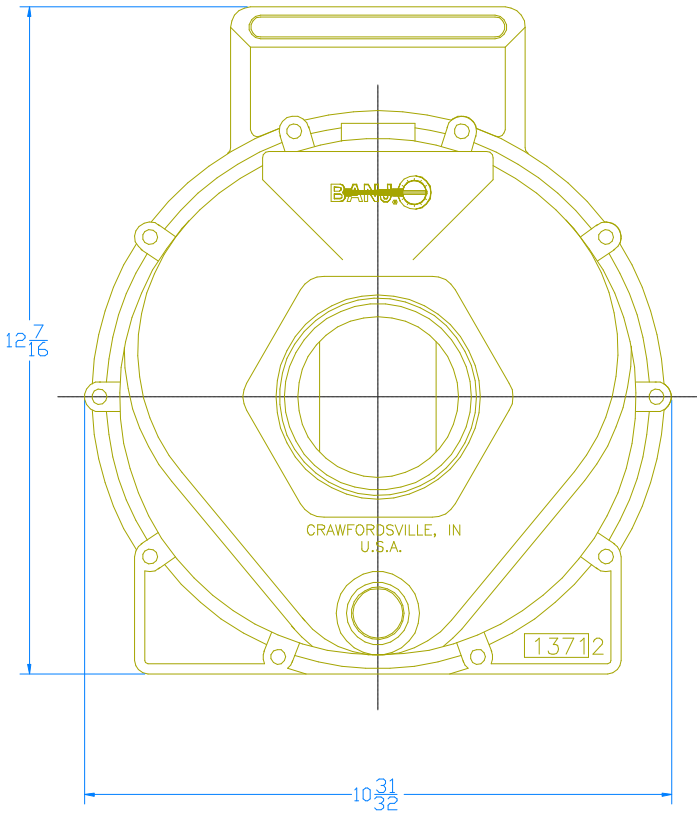

Item Qty.		Part Number	Description
1	1	300PB	3" POLY PUMP
2	1	12882A	BEARING PEDESTAL

AUG 27, 1998

BANJO CORPORATION
150 BANJO DR. * CRAWFORDSVILLE, IN 47933

THIS DRAWING AND ALL INFORMATION CONTAINED THEREIN ARE THE EXCLUSIVE PROPERTY OF BANJO CORPORATION. UNLESS SPECIFICALLY NOTED, THIS DRAWING AND ITEMS SHOWN ON THIS DRAWING ARE SUBJECT TO CHANGE AT ANY TIME.

PART NO. **300PB**
TITLE **3" POLY PUMP W/ BEARING PEDESTAL**